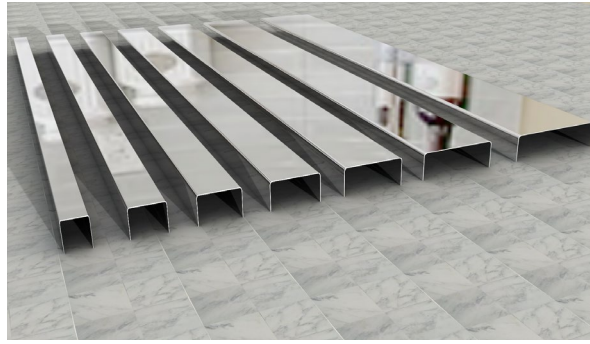

İnox Bordür Profiller / Inox Border Profile

RENK SEÇENEKLERİ / COLOR

Ayna
Mirror

Satine
Hairline

Altın Sarı Parlak
Gold Mirror

Sarı Satine
Gold Hairline

Bronz Ayna
Bronze Mirror

Bronz Satine
Bronze Hairline

Siyah Ayna
Black Mirror

Siyah Satine
Black Hairline

ÜRÜN TEKNİK ÇİZİMLERİ
TECHNICAL DRAWING

KOD / CODE	GENİŞLİK / WIDTH	BOY / LENGTH	ADET / PIECE
DF2001	1.0 cm	2.44 mt	50 Boy
DF2011	1.5 cm	2.44 mt	50 Boy
DF2021	2.0 cm	2.44 mt	50 Boy
DF2031	2.3 cm	2.44 mt	50 Boy
DF2041	3.0 cm	2.44 mt	50 Boy
DF2051	4.0 cm	2.44 mt	50 Boy
DF2061	5.0 cm	2.44 mt	50 Boy