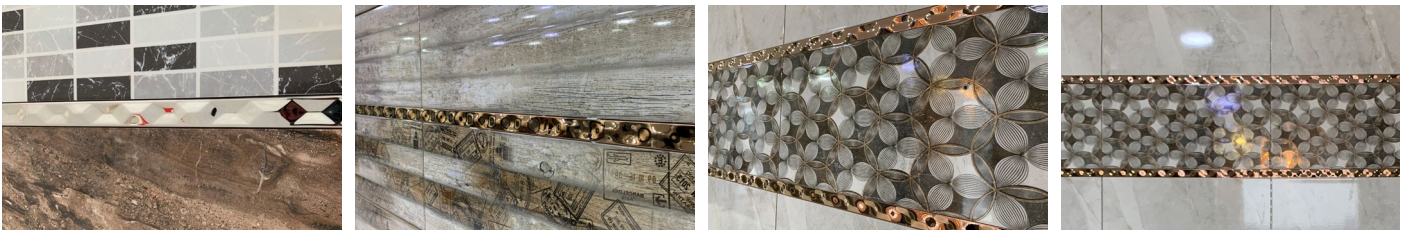

Dalga Desenli Bordür	KOD / CODE	GENİŞLİK / WIDTH	BOY / LENGTH	ADET / PIECE
	DF2071	3.0 cm	2.44 m	50 Boy
Pramit Desenli Bordür	KOD / CODE	GENİŞLİK / WIDTH	BOY / LENGTH	ADET / PIECE
	DF2078	3.0 cm	2.44 m	50 Boy
Damla Desenli Bordür	KOD / CODE	GENİŞLİK / WIDTH	BOY / LENGTH	ADET / PIECE
	DF2085	3.0 cm	2.44 m	50 Boy